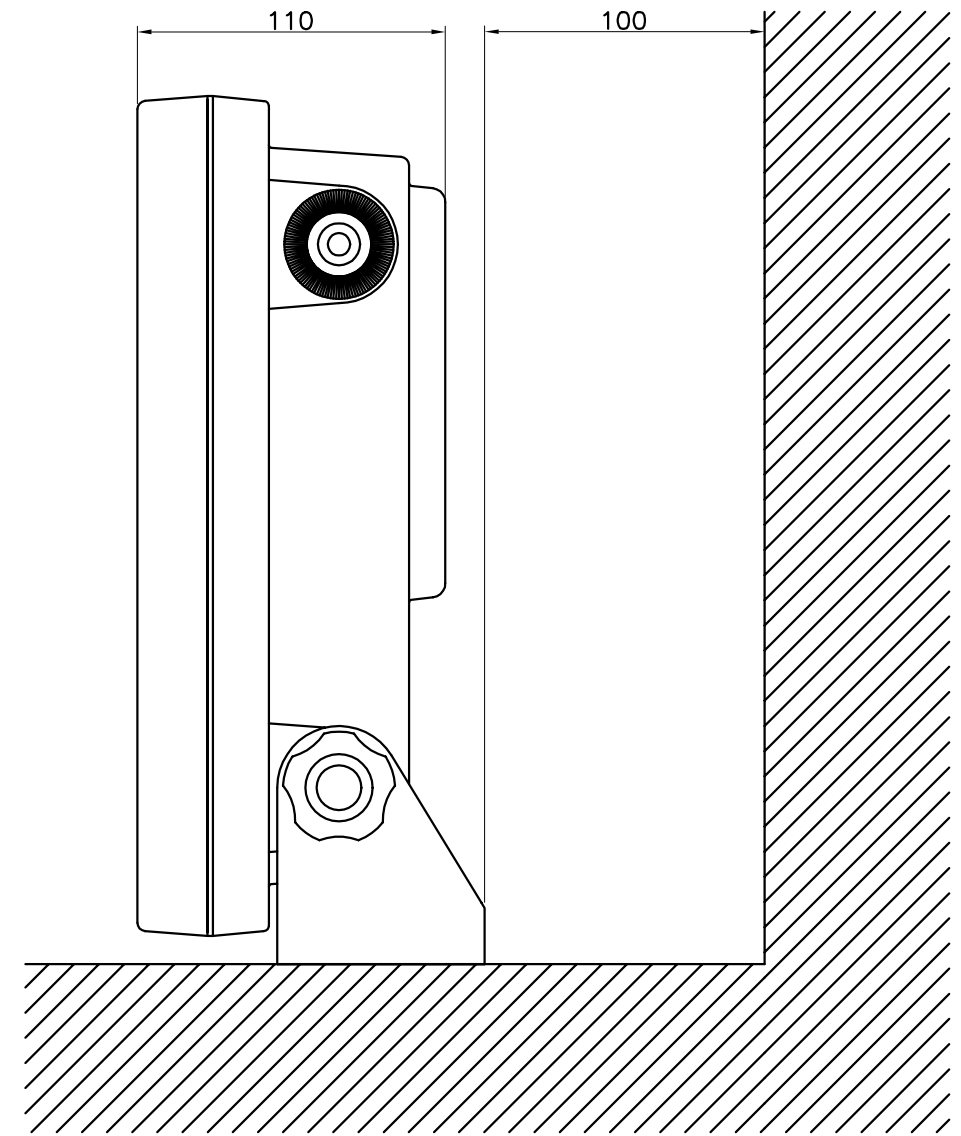

Монтаж дисплея

Title				Rev.
RADAR SMR-3600 DISPLAY UNIT ESTABLISH DRAWING				A
APPROVED	CHECKED	DESIGNED/DRAWING	Size : A4	
		C S KIM	Drawing-No 04062404	
File :	Date : 2004.05.20	Unit : mm	Scale : N 1 of 1	
SAMYUNG ENC CO.,LTD.