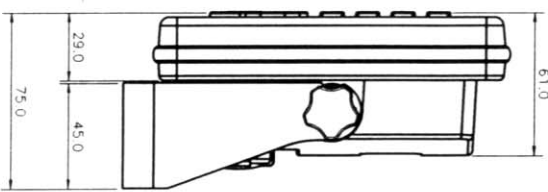

REV	DESCRIPTION	DRAWN	CHECKED	DATE
New Version		BH KANG		

MODIFICATIONS			
NO.	DESCRIPTION	DATE	BY
1			

TITLE		AIS SYSTEM		SCALE	1:1	PAGE	1
MODEL		MKD UNIT		UNIT	MM	SIZE	A1
DATE	2004.06.25	FILE	SE-320M	SIZE	A1	REV	1.0.1
DESIGNER	BH KANG	CHECKED		DATE		BY	
SAMYUNG ENC CO., LTD.							