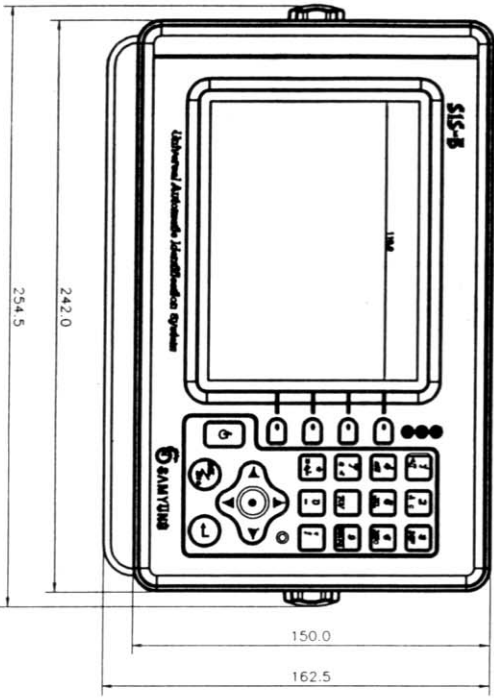

REV	DESCRIPTION	DRAWN	CHECKED	DATE
New Version		BH KANG		

MODIFICATIONS			
NO.	DESCRIPTION	DATE	BY
1			

TITLE		AIS SYSTEM		SCALE	1:1	PAGE	1
MODEL		MKD UNIT		UNIT	MM	SIZE	A1
DATE	2004.06.25	FILE	SE-320M	SIZE	A1	REV	1.0.1
DESIGNER	BH KANG	CHECKED		DATE		BY	
SAMYUNG ENC CO., LTD.							