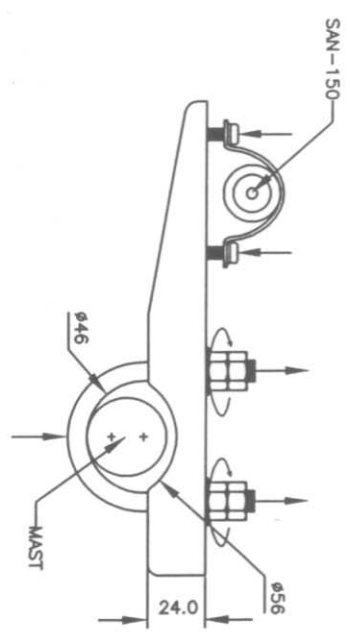

1 2 3 4 5 6 7 8 9

Title		SAN-150 (VHF ANTENNA)		Rev.
SAN-150 ANTENNA OUTLINE DRAWING				
APPROVED	CHECKED	DESIGNED/DRAWN	Size	A4
		J.H. CHOI	Drawing No.	
File : DWG-3000WV15	Date : 2003.05.31	UNIT : mm	Scale : 1/1	
SAMYUNG ENG CO., LTD.			Drawing No. 97062501	
				1 of 1
				B