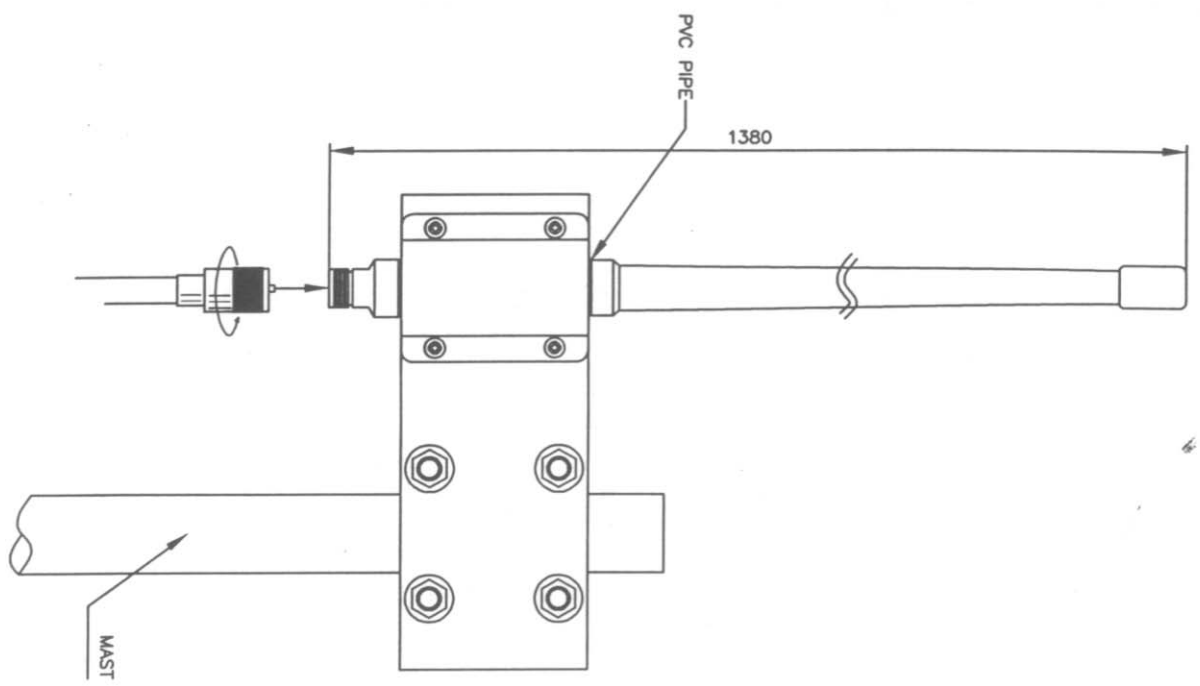

1 2 3 4 5 6 7 8 9

Title		SAN-150 (VHF ANTENNA)		Rev.
SAN-150 ANTENNA OUTLINE DRAWING				
APPROVED	CHECKED	DESIGNED/DRAWN	Size	A4
		J.H. CHOI	Drawing No.	
File : DWG-3000WV15	Date : 2003.05.31	UNIT : mm	Scale : 1/1	
SAMYUNG ENG CO., LTD.			Drawing No. 97062501	
				1 of 1
				B