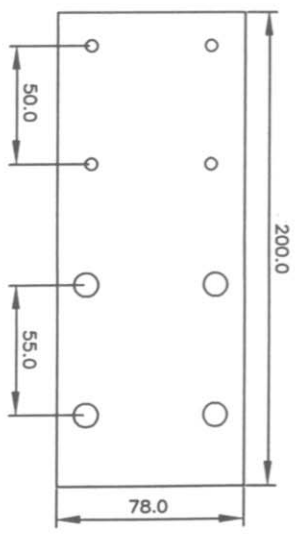

1 2 3 4 5 6 7 8 9

Title		SAN-150 (VHF ANTENNA)		Rev.
SAN-150 ANTENNA OUTLINE DRAWING				
APPROVED	CHECKED	DESIGNED/DRAWN	Size	A4
		J.H. CHOI	Drawing No.	
File : DWG-3000WV15	Date : 2003.05.31	UNIT : mm	Scale : 1/1	
SAMYUNG ENG CO., LTD.			Drawing No. 97062501	
				1 of 1
				B